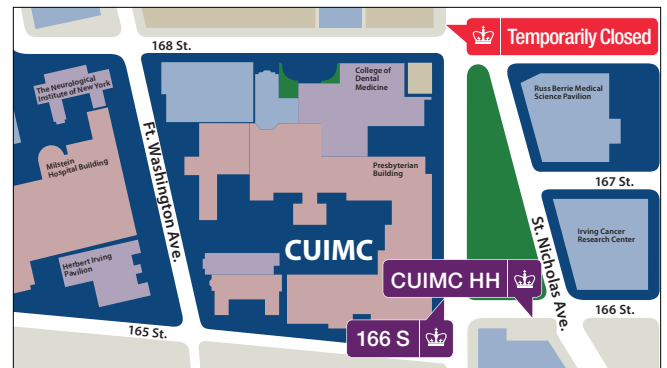

CUIMC Stops